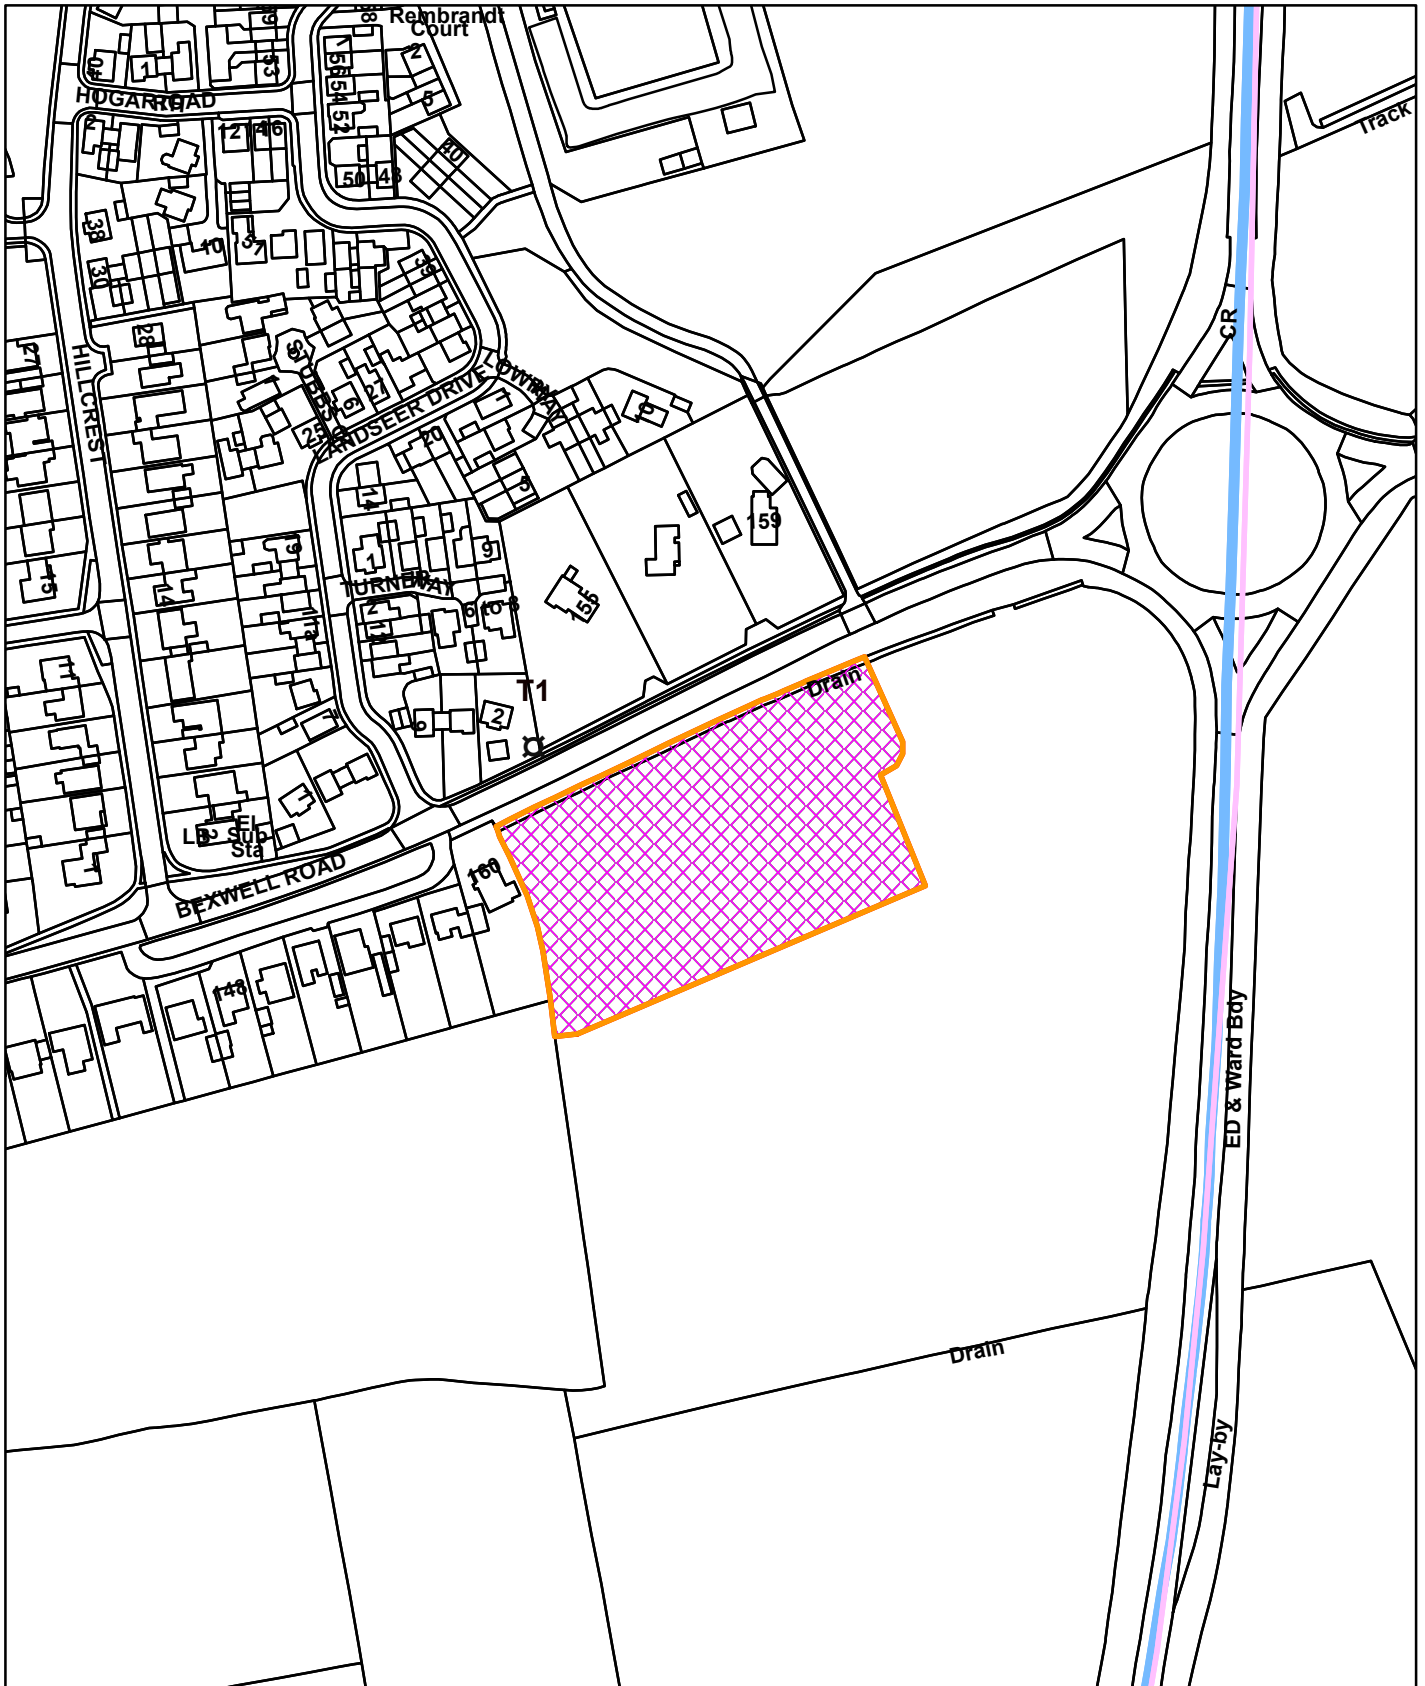

# 20/01893/FM

Land E of 160 And W of Roundabout Bexwell Road Downham Market PE38 9LJ

© Crown copyright and database rights 2022  
Ordnance Survey 100024314

22/12/2022